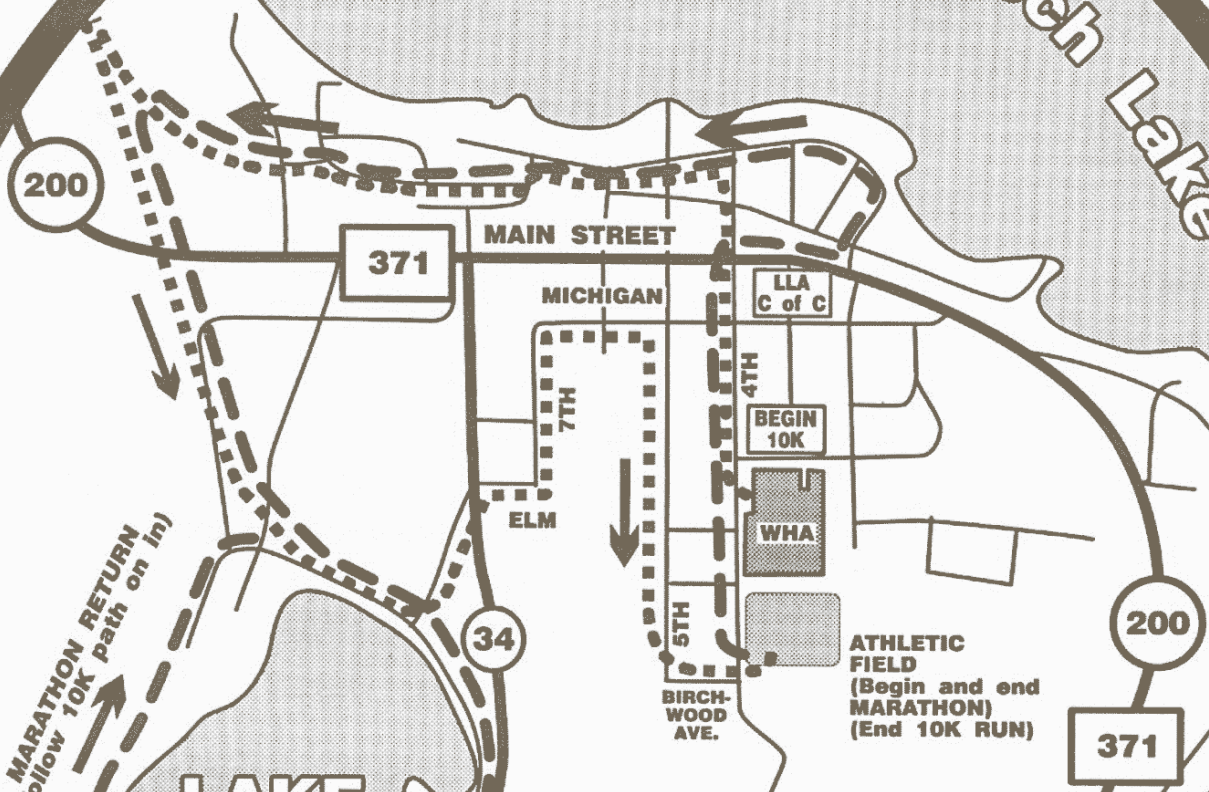

Walker Bay of Leech Lake

MARATHON RETURN
(Follow 10K path on in)

LAKE
MAY

WALKER

- Legend**
- Marathon
 - 10K